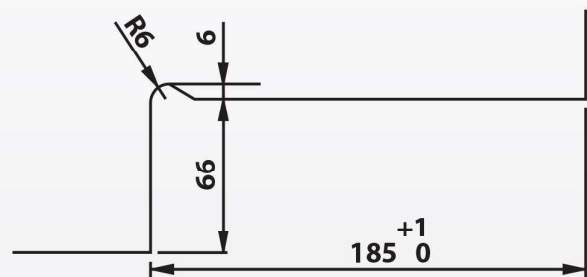

Maximum Door Weight:
100kg

Suitable for up to:
1250mm wide doors

The Ultimate in style, functionality, reliability, and performance, the new **Addison ADD.105 Patch Door Closer** is the perfect choice for your glass door operator.

Glass Detail

Maximum Door Weight: **100kg**
 Maximum Door Width : **1250mm**
 Glass Thicknesses: **8mm to 12mm**
 Finishes: **PSS, SSS, Black**
 Hold Open (**HO**) and Non Hold Open (**NHO**) options

Patch size: **192mm x 72mm x 42mm**
 Fully adjustable base plate:
4 deg alignment adjustment
+/- 3mm forward and back adjustment
+/- 3mm left to right adjustment