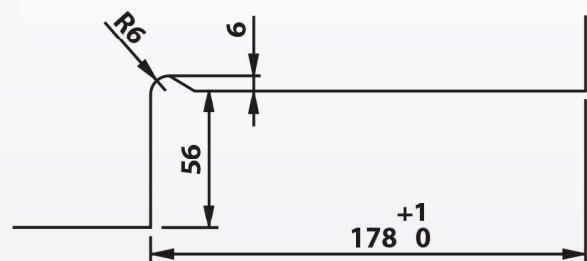

Addison

DOOR CLOSERS

ADD.100

PATCH DOOR CLOSER

Maximum Door Weight:
100kg

Suitable for up to:
1000mm wide doors

The Ultimate in style, functionality, reliability, and performance, the new **Addison ADD.100 Patch Door Closer** is the perfect choice for your glass door operator.

Eliminating the need to dig holes for floor springs, the **Addison ADD.100 Patch Door Closer** facilitates faster installation while maintaining the integrity of the concrete slab.

Fully adjustable closing and latch speed combined with multi directional adjusting base plate delivers precise fitting and excellent performance on every installation.

Glass Detail

Maximum Door Weight: **100kg**
 Maximum Door Width : **1000mm**
 Glass Thicknesses: **8mm to 12mm**
 Finishes: **PSS, SSS, Black**
 Hold Open (**HO**) and Non Hold Open (**NHO**) options

Patch size: **182mm x 68mm x 36mm**
 Fully adjustable base plate:
4 deg alignment adjustment
+/- 3mm forward and back adjustment
+/- 3mm left to right adjustment

Glass Detail

Maximum Door Weight: **100kg**
 Maximum Door Width : **1250mm**
 Glass Thicknesses: **8mm to 12mm**
 Finishes: **PSS, SSS, Black**
 Hold Open (**HO**) and Non Hold Open (**NHO**) options

Patch size: **192mm x 72mm x 42mm**
 Fully adjustable base plate:
4 deg alignment adjustment
+/- 3mm forward and back adjustment
+/- 3mm left to right adjustment