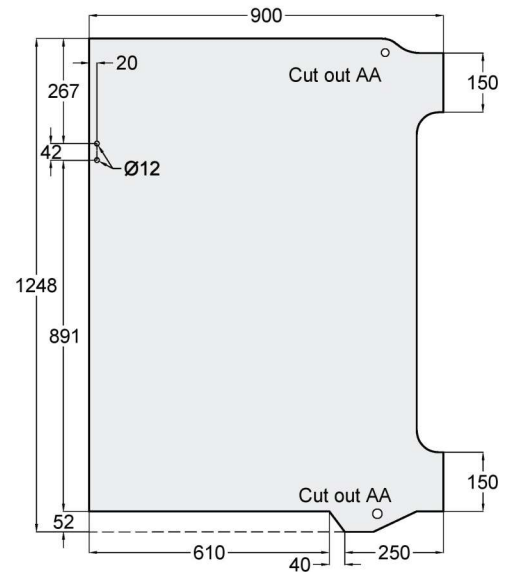

1300 4 ELITE

**Presto Gate Panels for Addison Patch Closers
12mm Clear Toughened Glass**

Code	Size
HPHG-900	1248mm x 900mm

**Presto Panels for Addison Floor Springs
12mm Clear Toughened Glass**

Code	Size
FSHG - 900	1252mm x 900mm