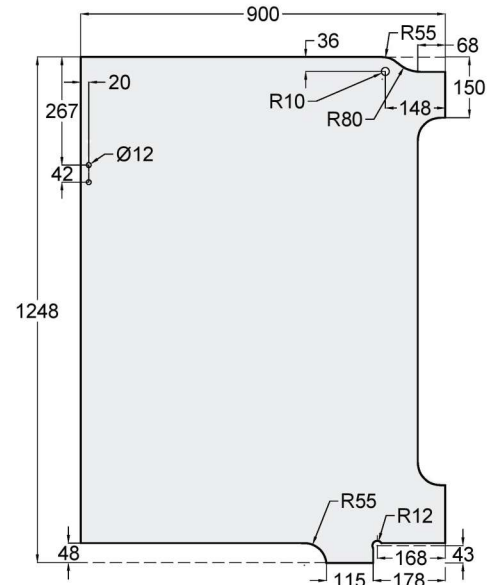

1300 4 ELITE

**Presto Gate Panels for Addison Patch Closers
12mm Clear Toughened Glass**

Code	Size
HPHG-900	1248mm x 900mm

**Presto Panels for Addison Floor Springs
12mm Clear Toughened Glass**

Code	Size
FSHG - 900	1252mm x 900mm