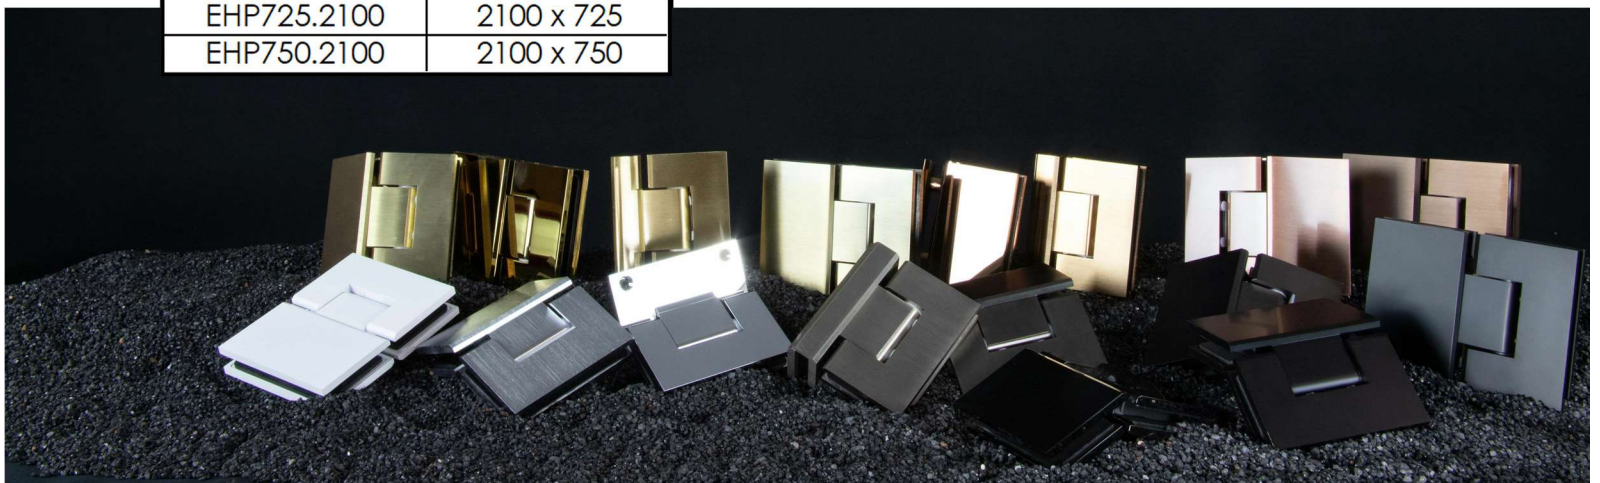

**Presto Frameless Shower Hinging Panels (2100mm high)
10mm Clear Toughened Glass**

Code	Size
EHP125.2100	2100 x 125
EHP150.2100	2100 x 150
EHP175.2100	2100 x 175
EHP200.2100	2100 x 200
EHP225.2100	2100 x 225
EHP250.2100	2100 x 250
EHP275.2100	2100 x 275
EHP300.2100	2100 x 300
EHP325.2100	2100 x 325
EHP350.2100	2100 x 350
EHP375.2100	2100 x 375
EHP400.2100	2100 x 400
EHP425.2100	2100 x 425
EHP450.2100	2100 x 450
EHP475.2100	2100 x 475
EHP500.2100	2100 x 500
EHP525.2100	2100 x 525
EHP550.2100	2100 x 550
EHP575.2100	2100 x 575
EHP600.2100	2100 x 600
EHP625.2100	2100 x 625
EHP650.2100	2100 x 650
EHP675.2100	2100 x 675
EHP700.2100	2100 x 700
EHP725.2100	2100 x 725
EHP750.2100	2100 x 750