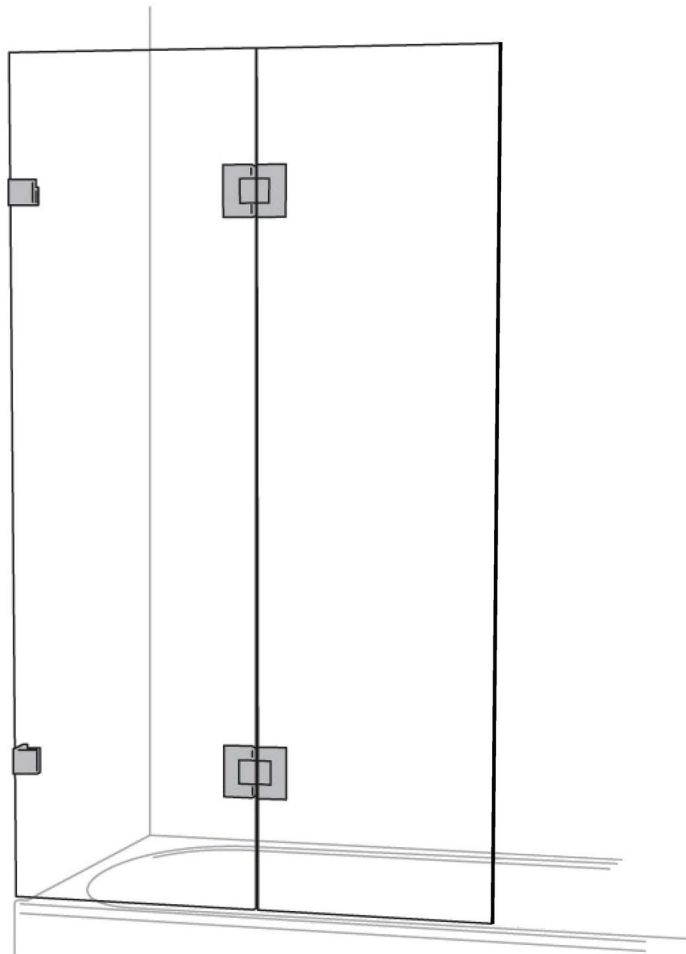

Available in :

- Polished Chrome (PC)
- Brushed Nickel (BN)
- Polished Gold (PVD Gold)
- Satin Chrome (SC)
- Matt Black (MB)
- Gun Black Dumb Oil (GBD)