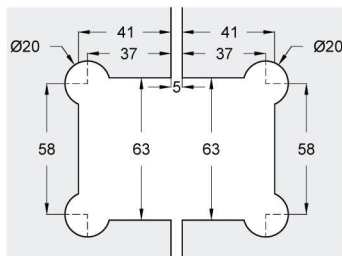

Glass to Glass Gates

Code	Size
SCGP-GG800	1200mm x 800mm
SCGP-GG900	1200mm x 900mm

Glass to Wall Gates

Code	Size
SCGP-GW800	1200mm x 800mm
SCGP-GW900	1200mm x 900mm

Presto Hinging Panels for Soft Close Hinges
12mm Clear Toughened Glass