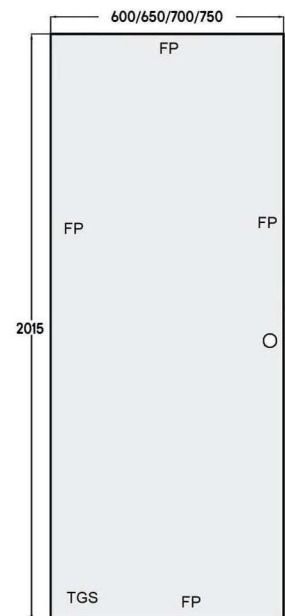

PRESTO
PANELS

Elite Glass Solutions

170 Derrimut Drive
Derrimut VIC 3026

7 Manfull Street
Melrose Park SA 5039

1300 4 ELITE

**Saheco VAHO Frameless Sliding Shower Panels
To Suit 2000mm Fixed Panels (2070mm Finished Height)
10mm Clear Toughened Glass
47mm Polished Hole (Suits SS9 Flush Handle If Required)**

Code	Size
VH.DP600	2015 x 600
VH.DP650	2015 x 650
VH.DP700	2015 x 700
VH.DP750	2015 x 750