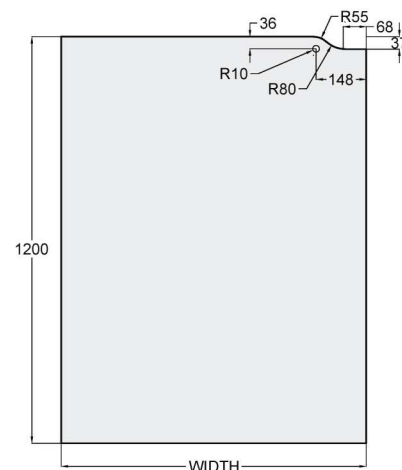

**Presto Hinging Panels for
Addison Patch and Floor Spring Closers
12mm Clear Toughened Glass**

Code	Size
SHP-1000	1200mm x 1000mm
SHP-1200	1200mm x 1200mm
SHP-1400	1200mm x 1400mm