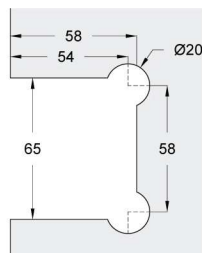

Glass to Glass Gates

Code	Size
SCGP-GG800	1200mm x 800mm
SCGP-GG900	1200mm x 900mm

Glass to Wall Gates

Code	Size
SCGP-GW800	1200mm x 800mm
SCGP-GW900	1200mm x 900mm

Presto Hinging Panels for Soft Close Hinges
12mm Clear Toughened Glass