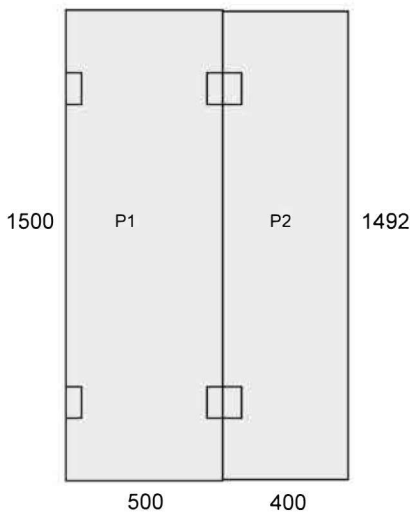

Available in :

- Polished Chrome (PC)
- Brushed Nickel (BN)
- Polished Gold (PVD Gold)
- Satin Chrome (SC)
- Matt Black (MB)
- Gun Black Dumb Oil (GBD)