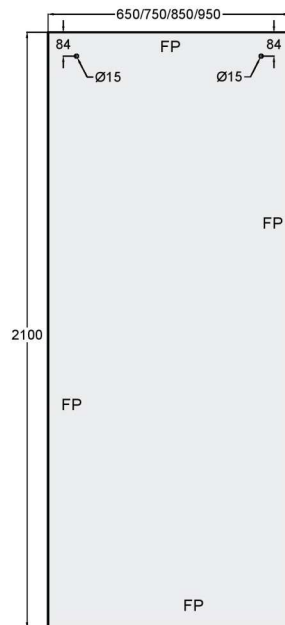

10mm Clear Toughened	
Code	Size
EFPR700.2100	2100 x 700
EFPR800.2100	2100 x 800
EFPR900.2100	2100 x 900
EFPR1000.2100	2100 x 1000
EFPR1100.2100	2100 x 1100
EFPR1200.2100	2100 x 1200

LEFT HAND RADIUS
LOOKING AT SMOOTH SIDE

RIGHT HAND RADIUS
LOOKING AT SMOOTH SIDE

PRESTO
PANELS

Elite Glass Solutions

170 Derrimut Drive
Derrimut VIC 3026

7 Manfull Street
Melrose Park SA 5039

1300 4 ELITE

**Aquaslide 2000 Sliding Frameless Shower Panels (2100mm high screens)
10mm Clear Toughened Glass**

Sliding Door Panels

Code	Size
AS2.DP600	2088mm x 600mm
AS2.DP700	2088mm x 700mm
AS2.DP800	2088mm x 800mm
AS2.DP900	2088mm x 900mm
AS2.DP1000	2088mm x 1000mm

Fixed Sidelight Panels

Code	Size
AS2.FP650	2100mm x 650mm
AS2.FP750	2100mm x 750mm
AS2.FP850	2100mm x 850mm
AS2.FP950	2100mm x 950mm