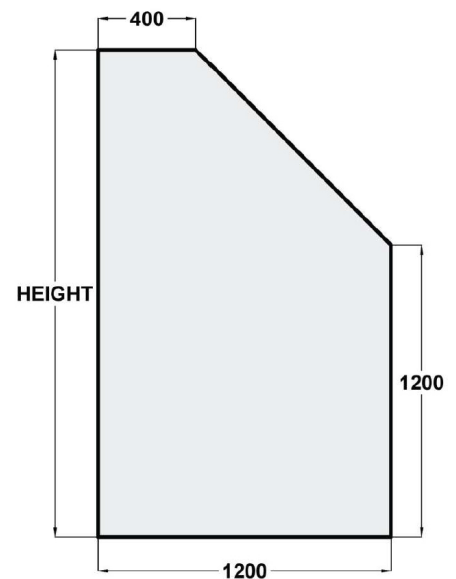

**Presto Fixed Pool Fence Panels
Raked Shape to suit Stairs
12mm Clear Toughened Glass**

Code	Size
12NRP-1400	1400 x 1200
12NRP-1500	1500 x 1200
12NRP-1600	1600 x 1200
12NRP-1700	1700 x 1200
12NRP-1800	1800 x 1200