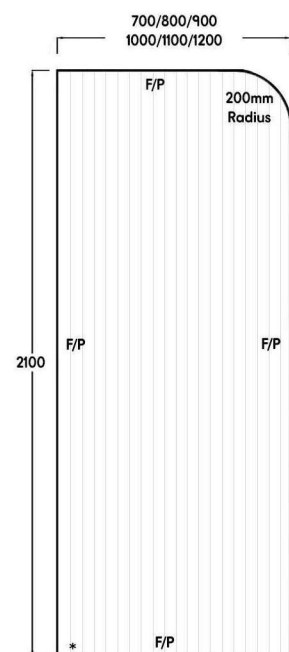

RIGHT HAND RADIUS
LOOKING AT SMOOTH SIDE