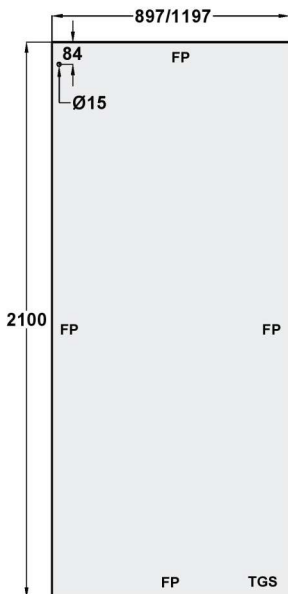

10mm Clear Toughened	
Code	Size
EFPR700.2100	2100 x 700
EFPR800.2100	2100 x 800
EFPR900.2100	2100 x 900
EFPR1000.2100	2100 x 1000
EFPR1100.2100	2100 x 1100
EFPR1200.2100	2100 x 1200

LEFT HAND RADIUS
LOOKING AT SMOOTH SIDE

10mm Ultra Clear Reed - RH Radius	
Code	Size
UCNRFP.700.2100.R	2100 x 700
UCNRFP.800.2100.R	2100 x 800
UCNRFP.900.2100.R	2100 x 900
UCNRFP.1000.2100.R	2100 x 1000
UCNRFP.1100.2100.R	2100 x 1100
UCNRFP.1200.2100.R	2100 x 1200

Sliding Door Panels

Code	Size
AS2.DP600	2088mm x 600mm
AS2.DP700	2088mm x 700mm
AS2.DP800	2088mm x 800mm
AS2.DP900	2088mm x 900mm
AS2.DP1000	2088mm x 1000mm

Fixed Sidelight Panels

Code	Size
AS2.FP650	2100mm x 650mm
AS2.FP750	2100mm x 750mm
AS2.FP850	2100mm x 850mm
AS2.FP950	2100mm x 950mm