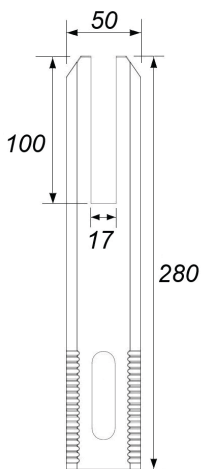

HERCULES SPIGOTS are the perfect combination of form and function. Boasting a robust design manufactured in high strength 2205 stainless steel, Hercules Spigots offers maximum versatility during installation with benchmark durability for years of enjoyment in the most demanding of environments.

Available in core drilled and Base Mounted styles in Polished, Brushed Satin and Matt Black finishes, Hercules Spigots are the obvious choice for your next pool fence or balustrade project.

CORE DRILLED

EMP250 SQ CD FF PSS - Polished

EMP250 SQ CD FF SSS - Satin

EMP250 SQ CD FF MB - Matt Black

BASE MOUNTED

EMP350 SQ BM FF PSS - Polished

EMP350 SQ BM FF SSS - Satin

EMP350 SQ BM FF MB - Matt Black

TECHNICAL DETAILS

2205 Grade Stainless Steel.

Friction-fit, no holes in glass required.

Available in square or round shape.

Suitable for 12mm Glass.

Available in Polished, Satin and Matt Black

ELITE GLASS SOLUTIONS

Melbourne Office
170 Derrimut Drive
Derrimut VIC 3026
Ph: 03 9314 6105

Adelaide Office
7 Mantull Street
Melrose Park SA 5039
Ph: 08 8253 8700

1300 4 ELITE