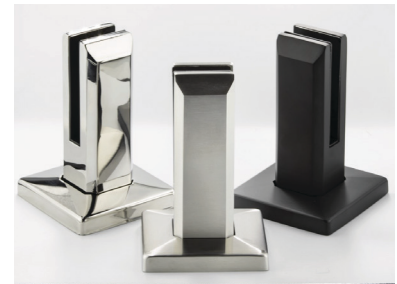

**HERCULES**  
—SPIGOTS—

**1300 4 ELITE**

**HERCULES SPIGOTS** are the perfect combination of form and function. Boasting a robust design manufactured in high strength 2205 stainless steel, Hercules Spigots offers maximum versatility during installation with benchmark durability for years of enjoyment in the most demanding of environments.

Available in core drilled and Base Mounted styles in Polished, Brushed Satin and Matt Black finishes, Hercules Spigots are the obvious choice for your next pool fence or balustrade project.

## BASE MOUNTED

**EMP350 SQ BM FF PSS** - Polished

**EMP350 SQ BM FF SSS** - Satin

**EMP350 SQ BM FF MB** - Matt Black

## TECHNICAL DETAILS

2205 Grade Stainless Steel.

Friction-fit, no holes in glass required.

Available in square or round shape.

Suitable for 12mm Glass.

Available in Polished, Satin and Matt Black

**ELITE GLASS SOLUTIONS**