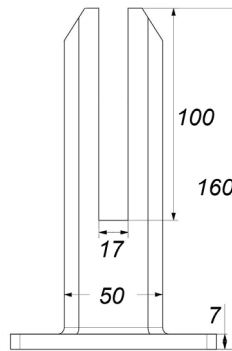

## TECHNICAL DETAILS

2205 Grade Stainless Steel.

Friction-fit, no holes in glass required.

Available in square or round shape.

Suitable for 12mm Glass.

Available in Polished, Satin and Matt Black

**ELITE GLASS SOLUTIONS**