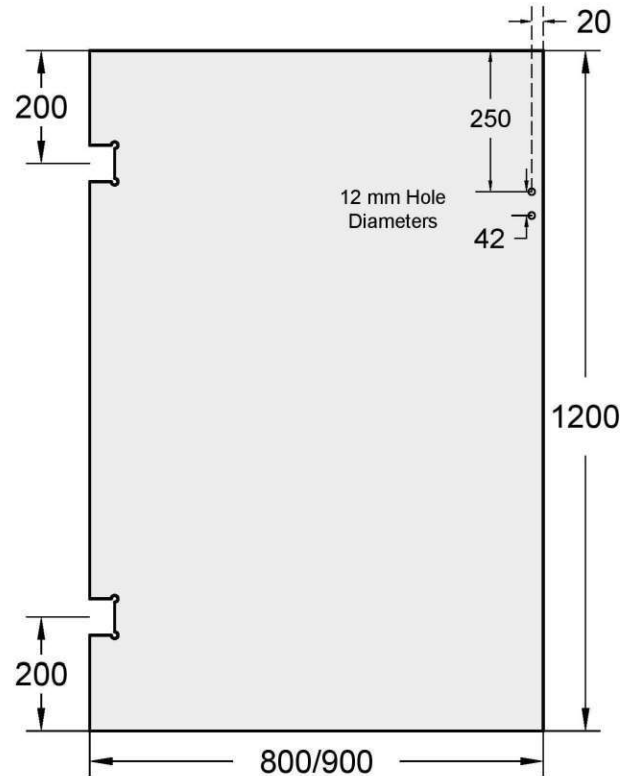

Glass to Glass Gates

Code	Size
SCGP-GG800	1200mm x 800mm
SCGP-GG900	1200mm x 900mm

Glass to Wall Gates

Code	Size
SCGP-GW800	1200mm x 800mm
SCGP-GW900	1200mm x 900mm

Presto Hinging Panels for Soft Close Hinges
12mm Clear Toughened Glass

Code	Width (mm)
SCHP-1000	1200mm x 1000mm
SCHP-1100	1200mm x 1100mm
SCHP-1200	1200mm x 1200mm
SCHP-1300	1200mm x 1300mm
SCHP-1400	1200mm x 1400mm
SCHP-1500	1200mm x 1500mm
SCHP-1600	1200mm x 1600mm
SCHP-1700	1200mm x 1700mm
SCHP-1800	1200mm x 1800mm