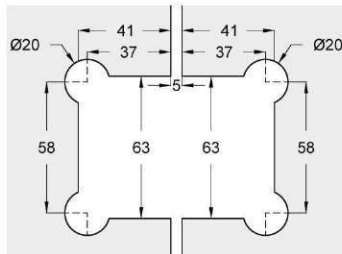

Glass to Glass Gates

Code	Size
SCGP-GG800	1200mm x 800mm
SCGP-GG900	1200mm x 900mm

Glass to Wall Gates

Code	Size
SCGP-GW800	1200mm x 800mm
SCGP-GW900	1200mm x 900mm

Presto Hinging Panels for Soft Close Hinges
12mm Clear Toughened Glass

Code	Width (mm)
SCHP-1000	1200mm x 1000mm
SCHP-1100	1200mm x 1100mm
SCHP-1200	1200mm x 1200mm
SCHP-1300	1200mm x 1300mm
SCHP-1400	1200mm x 1400mm
SCHP-1500	1200mm x 1500mm
SCHP-1600	1200mm x 1600mm
SCHP-1700	1200mm x 1700mm
SCHP-1800	1200mm x 1800mm