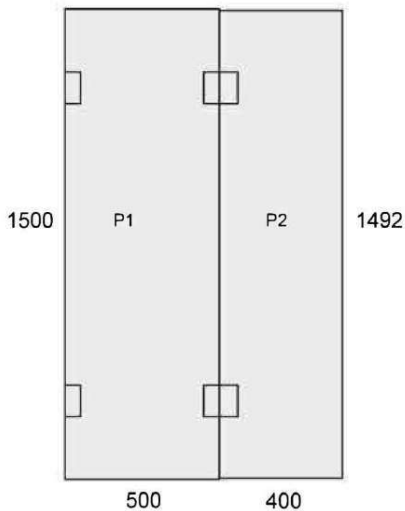

Available in :

- Polished Chrome (PC)
- Brushed Nickel (BN)
- Polished Gold (PVD Gold)
- Satin Chrome (SC)
- Matt Black (MB)
- Gun Black Dumb Oil (GBD)