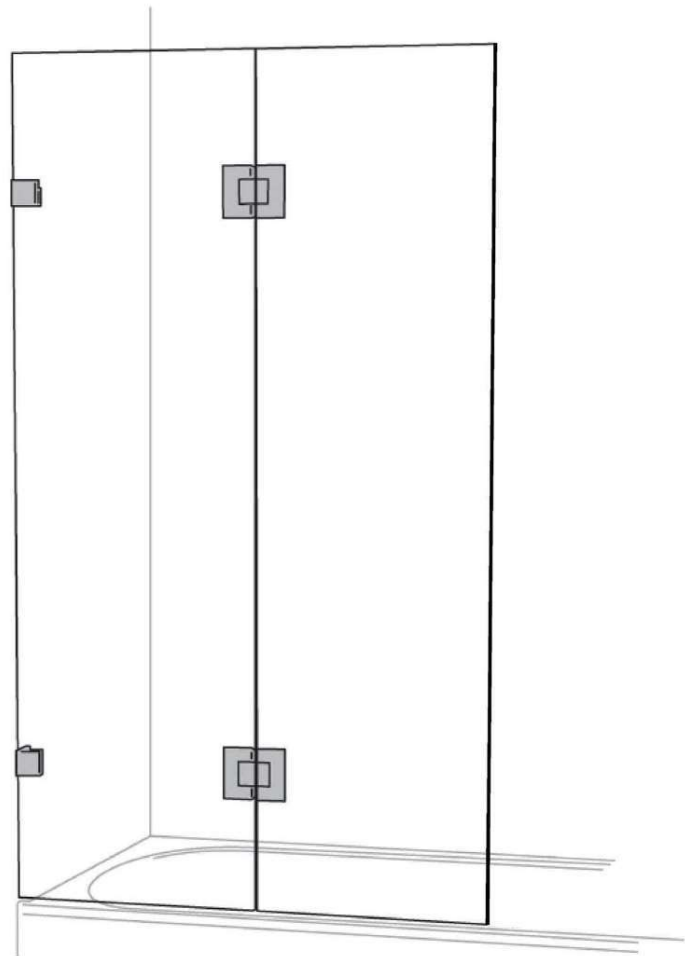

Available in :

- Polished Chrome (PC)
- Brushed Nickel (BN)
- Polished Gold (PVD Gold)
- Satin Chrome (SC)
- Matt Black (MB)
- Gun Black Dumb Oil (GBD)