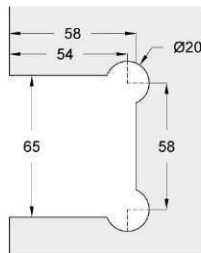

Glass to Glass Gates

Code	Size
SCGP-GG800	1200mm x 800mm
SCGP-GG900	1200mm x 900mm

Glass to Wall Gates

Code	Size
SCGP-GW800	1200mm x 800mm
SCGP-GW900	1200mm x 900mm

Presto Hinging Panels for Soft Close Hinges
12mm Clear Toughened Glass

Code	Width (mm)
SCHP-1000	1200mm x 1000mm
SCHP-1100	1200mm x 1100mm
SCHP-1200	1200mm x 1200mm
SCHP-1300	1200mm x 1300mm
SCHP-1400	1200mm x 1400mm
SCHP-1500	1200mm x 1500mm
SCHP-1600	1200mm x 1600mm
SCHP-1700	1200mm x 1700mm
SCHP-1800	1200mm x 1800mm