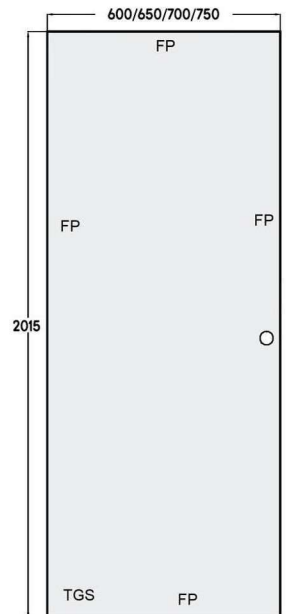

PRESTO
PANELS

Elite Glass Solutions

170 Derrimut Drive
Derrimut VIC 3026

7 Manfull Street
Melrose Park SA 5039

1300 ELITE

**Saheco VAHO Frameless Sliding Shower Panels
To Suit 2000mm Fixed Panels (2070mm Finished Height)
10mm Clear Toughened Glass
47mm Polished Hole (Suits SS9 Flush Handle If Required)**

What's your bathroom dream?

Code	Size
VH.DP600	2015 x 600
VH.DP650	2015 x 650
VH.DP700	2015 x 700
VH.DP750	2015 x 750