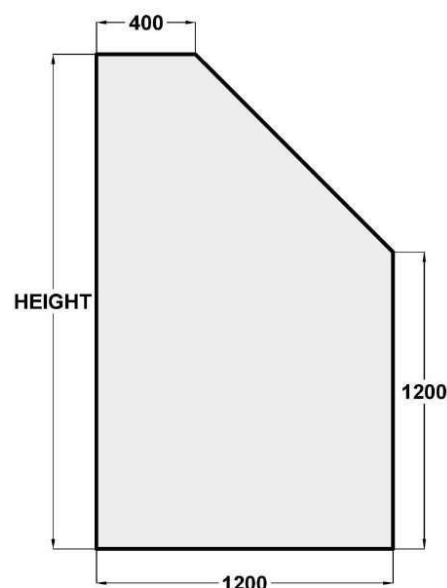

Presto Fixed Pool Fence Panels
Raked Shape to suit Stairs
12mm Clear Toughened Glass

Code	Size
12NRP-1400	1200mm x 1400mm
12NRP-1600	1200mm x 1600mm
12NRP-1800	1200mm x 1800mm

PRESTO
PANELS

Elite Glass Solutions