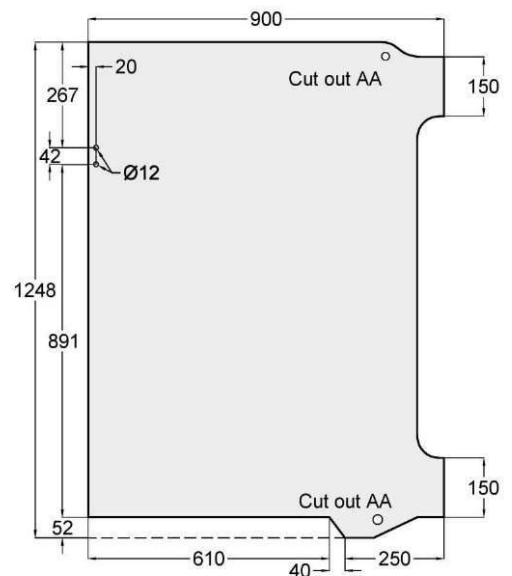

Code	Width (mm)
SCHP-1000	1200mm x 1000mm
SCHP-1100	1200mm x 1100mm
SCHP-1200	1200mm x 1200mm
SCHP-1300	1200mm x 1300mm
SCHP-1400	1200mm x 1400mm
SCHP-1500	1200mm x 1500mm
SCHP-1600	1200mm x 1600mm
SCHP-1700	1200mm x 1700mm
SCHP-1800	1200mm x 1800mm

1300 ELITE

**Presto Gate Panels for Addison Patch Closers
12mm Clear Toughened Glass**

Code	Size
HPHG-900	1248mm x 900mm

**Presto Panels for Addison Floor Springs
12mm Clear Toughened Glass**

Code	Size
FSHG - 900	1252mm x 900mm