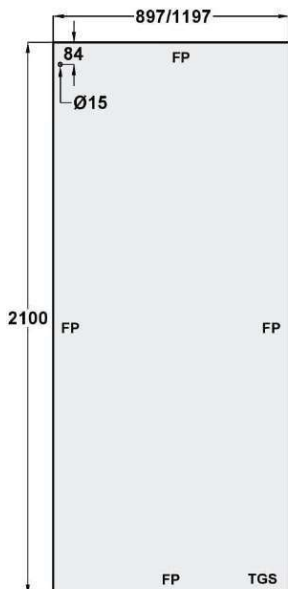

PRESTO
PANELS

Elite Glass Solutions

170 Derrimut Drive
Derrimut VIC 3026

7 Manfull Street
Melrose Park SA 5039

1300 ELITE

**Aquaslide 2000 Sliding Frameless Shower Panels (2100mm high screens)
10mm Clear Toughened Glass**

Sliding Door Panels

Code	Size
AS2.DP600	2088mm x 600mm
AS2.DP700	2088mm x 700mm
AS2.DP800	2088mm x 800mm
AS2.DP900	2088mm x 900mm
AS2.DP1000	2088mm x 1000mm

Fixed Sidelight Panels

Code	Size
AS2.FP650	2100mm x 650mm
AS2.FP750	2100mm x 750mm
AS2.FP850	2100mm x 850mm
AS2.FP950	2100mm x 950mm

Fixed Return Panels

Code	Size
AS2.RP897	2100mm x 897mm
AS2.RP1197	2100mm x 1197mm