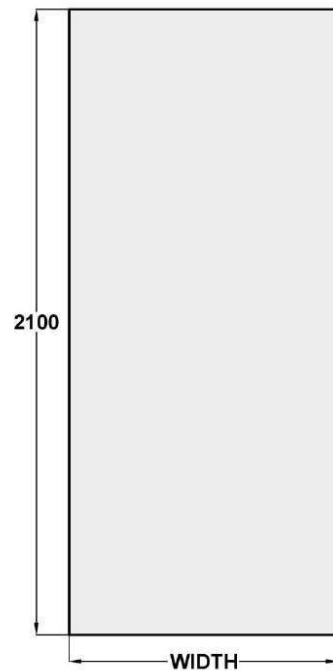

Door Panels

Code	Size
EDP600.2085	2085mm x 600mm
EDP650.2085	2085mm x 650mm
EDP600.2085-PH	2085mm x 600mm
EDP650.2085-PH	2085mm x 650mm

Fixed Panels

Code	Size
EFP700.2100	2100mm x 700mm
EFP800.2100	2100mm x 800mm
EFP900.2100	2100mm x 900mm
EFP1000.2100	2100mm x 1000mm
EFP1100.2100	2100mm x 1100mm
EFP1200.2100	2100mm x 1200mm