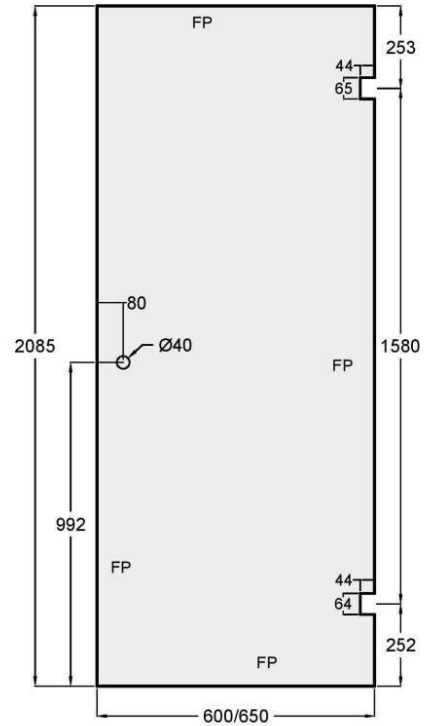

Code	Width (mm)
SCHP-1000	1200mm x 1000mm
SCHP-1100	1200mm x 1100mm
SCHP-1200	1200mm x 1200mm
SCHP-1300	1200mm x 1300mm
SCHP-1400	1200mm x 1400mm
SCHP-1500	1200mm x 1500mm
SCHP-1600	1200mm x 1600mm
SCHP-1700	1200mm x 1700mm
SCHP-1800	1200mm x 1800mm

Door Panels

Code	Size
EDP600.2085	2085mm x 600mm
EDP650.2085	2085mm x 650mm
EDP600.2085-PH	2085mm x 600mm
EDP650.2085-PH	2085mm x 650mm

Fixed Panels

Code	Size
EFP700.2100	2100mm x 700mm
EFP800.2100	2100mm x 800mm
EFP900.2100	2100mm x 900mm
EFP1000.2100	2100mm x 1000mm
EFP1100.2100	2100mm x 1100mm
EFP1200.2100	2100mm x 1200mm