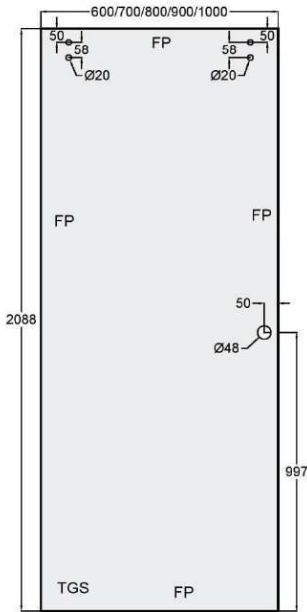

Door Panels

Code	Size
EDP600.2085	2085mm x 600mm
EDP650.2085	2085mm x 650mm
EDP600.2085-PH	2085mm x 600mm
EDP650.2085-PH	2085mm x 650mm

Fixed Panels

Code	Size
EFP700.2100	2100mm x 700mm
EFP800.2100	2100mm x 800mm
EFP900.2100	2100mm x 900mm
EFP1000.2100	2100mm x 1000mm
EFP1100.2100	2100mm x 1100mm
EFP1200.2100	2100mm x 1200mm

10mm Clear Toughened	
Code	Size
EFPR700.2100	2100 x 700
EFPR800.2100	2100 x 800
EFPR900.2100	2100 x 900
EFPR1000.2100	2100 x 1000
EFPR1100.2100	2100 x 1100
EFPR1200.2100	2100 x 1200

10mm Ultra Clear Reed - LH Radius	
Code	Size
UCNRF.700.2100.L	2100 x 700
UCNRF.800.2100.L	2100 x 800
UCNRF.900.2100.L	2100 x 900
UCNRF.1000.2100.L	2100 x 1000
UCNRF.1100.2100.L	2100 x 1100
UCNRF.1200.2100.L	2100 x 1200

LEFT HAND RADIUS
LOOKING AT SMOOTH SIDE

10mm Ultra Clear Reed - RH Radius	
Code	Size
UCNRF.700.2100.R	2100 x 700
UCNRF.800.2100.R	2100 x 800
UCNRF.900.2100.R	2100 x 900
UCNRF.1000.2100.R	2100 x 1000
UCNRF.1100.2100.R	2100 x 1100
UCNRF.1200.2100.R	2100 x 1200

Sliding Door Panels

Code	Size
AS2.DP600	2088mm x 600mm
AS2.DP700	2088mm x 700mm
AS2.DP800	2088mm x 800mm
AS2.DP900	2088mm x 900mm
AS2.DP1000	2088mm x 1000mm

Fixed Sidelight Panels

Code	Size
AS2.FP650	2100mm x 650mm
AS2.FP750	2100mm x 750mm
AS2.FP850	2100mm x 850mm
AS2.FP950	2100mm x 950mm