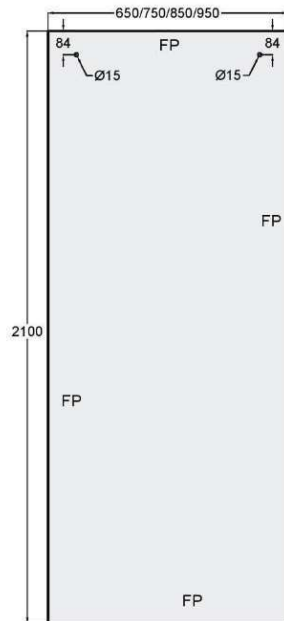

LEFT HAND RADIUS
LOOKING AT SMOOTH SIDE

10mm Ultra Clear Reed - RH Radius	
Code	Size
UCNRF.700.2100.R	2100 x 700
UCNRF.800.2100.R	2100 x 800
UCNRF.900.2100.R	2100 x 900
UCNRF.1000.2100.R	2100 x 1000
UCNRF.1100.2100.R	2100 x 1100
UCNRF.1200.2100.R	2100 x 1200

Sliding Door Panels

Code	Size
AS2.DP600	2088mm x 600mm
AS2.DP700	2088mm x 700mm
AS2.DP800	2088mm x 800mm
AS2.DP900	2088mm x 900mm
AS2.DP1000	2088mm x 1000mm

Fixed Sidelight Panels

Code	Size
AS2.FP650	2100mm x 650mm
AS2.FP750	2100mm x 750mm
AS2.FP850	2100mm x 850mm
AS2.FP950	2100mm x 950mm