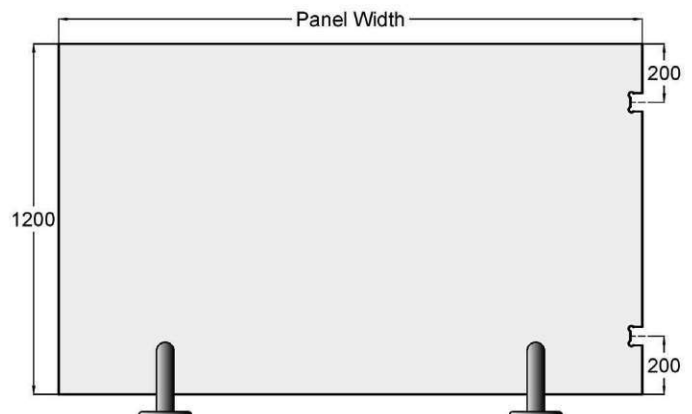

Glass to Glass Gates

Code	Size
SCGP-GG800	1200mm x 800mm
SCGP-GG900	1200mm x 900mm

Glass to Wall Gates

Code	Size
SCGP-GW800	1200mm x 800mm
SCGP-GW900	1200mm x 900mm

Presto Hinging Panels for Soft Close Hinges
12mm Clear Toughened Glass

Code	Width (mm)
SCHP-1000	1200mm x 1000mm
SCHP-1100	1200mm x 1100mm
SCHP-1200	1200mm x 1200mm
SCHP-1300	1200mm x 1300mm
SCHP-1400	1200mm x 1400mm
SCHP-1500	1200mm x 1500mm
SCHP-1600	1200mm x 1600mm
SCHP-1700	1200mm x 1700mm
SCHP-1800	1200mm x 1800mm