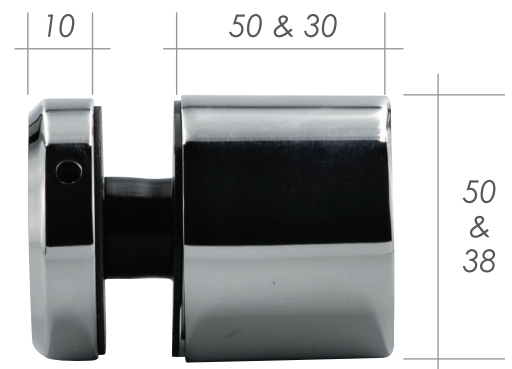

Dual plane adjustment allows absolute precise alignment every time, regardless of the surface you are fixing to.

Manufactured in 2205 grade stainless steel, Versatile Standoffs are also strong and very durable.

## CODES AND DESCRIPTIONS

Code	Finish	Size
EGA 3830 MB	Matt Black	38mm diam x 30mm long body
EGA 3830 PSS	Polished SS	
EGA 3830 SSS	Satin SS	
EGA 3850 MB	Matt Black	38mm diam x 50mm long body
EGA 3850 PSS	Polished SS	
EGA 3850 SSS	Satin SS	
EGA 5030 MB	Matt Black	50mm diam x 30mm long body
EGA 5030 PSS	Polished SS	
EGA 5030 SSS	Satin SS	
EGA 5050 MB	Matt Black	50mm diam x 50mm long body
EGA 5050 PSS	Polished SS	
EGA 5050 SSS	Satin SS	

## TECHNICAL DETAILS

2205 Grade Stainless Steel.

Suitable for up to 12mm Glass.

Available in Polished, Satin and Matt Black