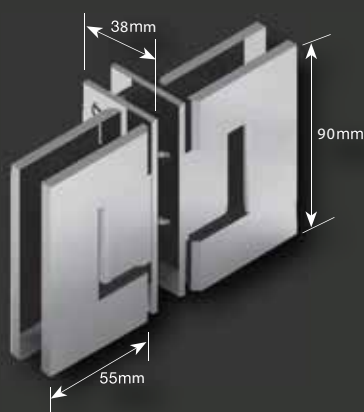

# HINGES

**ES1** - Wall Hung Hinge

**ES1-90** - Wall Hung Hinge

**ES1L** - Wall Hung Hinge  
Single Side

**ES1-EXT** - Wall Hung Hinge

**ES1LB2B** - Glass to Glass  
90° Hinge

**ES2** - Glass to Glass Hinge

**ES2-135** - Glass to Glass  
135° Hinge

**ES2-90** - Glass to Glass  
90° Hinge

**ES2BF** - Glass to Glass  
Bifold Hinge