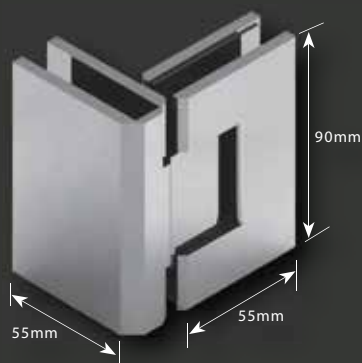

# HINGES

**ES1** - Wall Hung Hinge

**ES1-90** - Wall Hung Hinge

**ES1L** - Wall Hung Hinge  
Single Side

**ES1-EXT** - Wall Hung Hinge

**ES1LB2B** - Glass to Glass  
90° Hinge

**ES2** - Glass to Glass Hinge

**ES2-135** - Glass to Glass  
135° Hinge

**ES2-90** - Glass to Glass  
90° Hinge

**ES2BF** - Glass to Glass  
Bifold Hinge