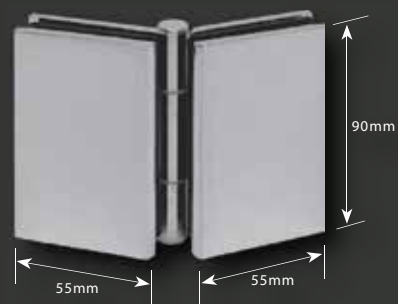

# HINGES

**ES1** - Wall Hung Hinge

**ES1-90** - Wall Hung Hinge

**ES1L** - Wall Hung Hinge  
Single Side

**ES1-EXT** - Wall Hung Hinge

**ES1LB2B** - Glass to Glass  
90° Hinge

**ES2** - Glass to Glass Hinge

**ES2-135** - Glass to Glass  
135° Hinge

**ES2-90** - Glass to Glass  
90° Hinge

**ES2BF** - Glass to Glass  
Bifold Hinge